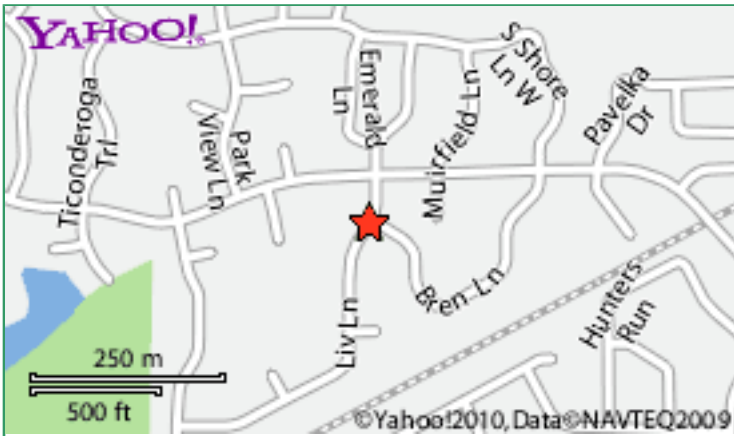

WholesaleMerchandise

Contact Information

Johnson - Waters Marketing

10301 Bren Rd W Ofc
Eden Prairie, MN 55343
(952) 932-7133

Website: N/A
E-Mail: N/A

Map

Hours Of Operation

N/A